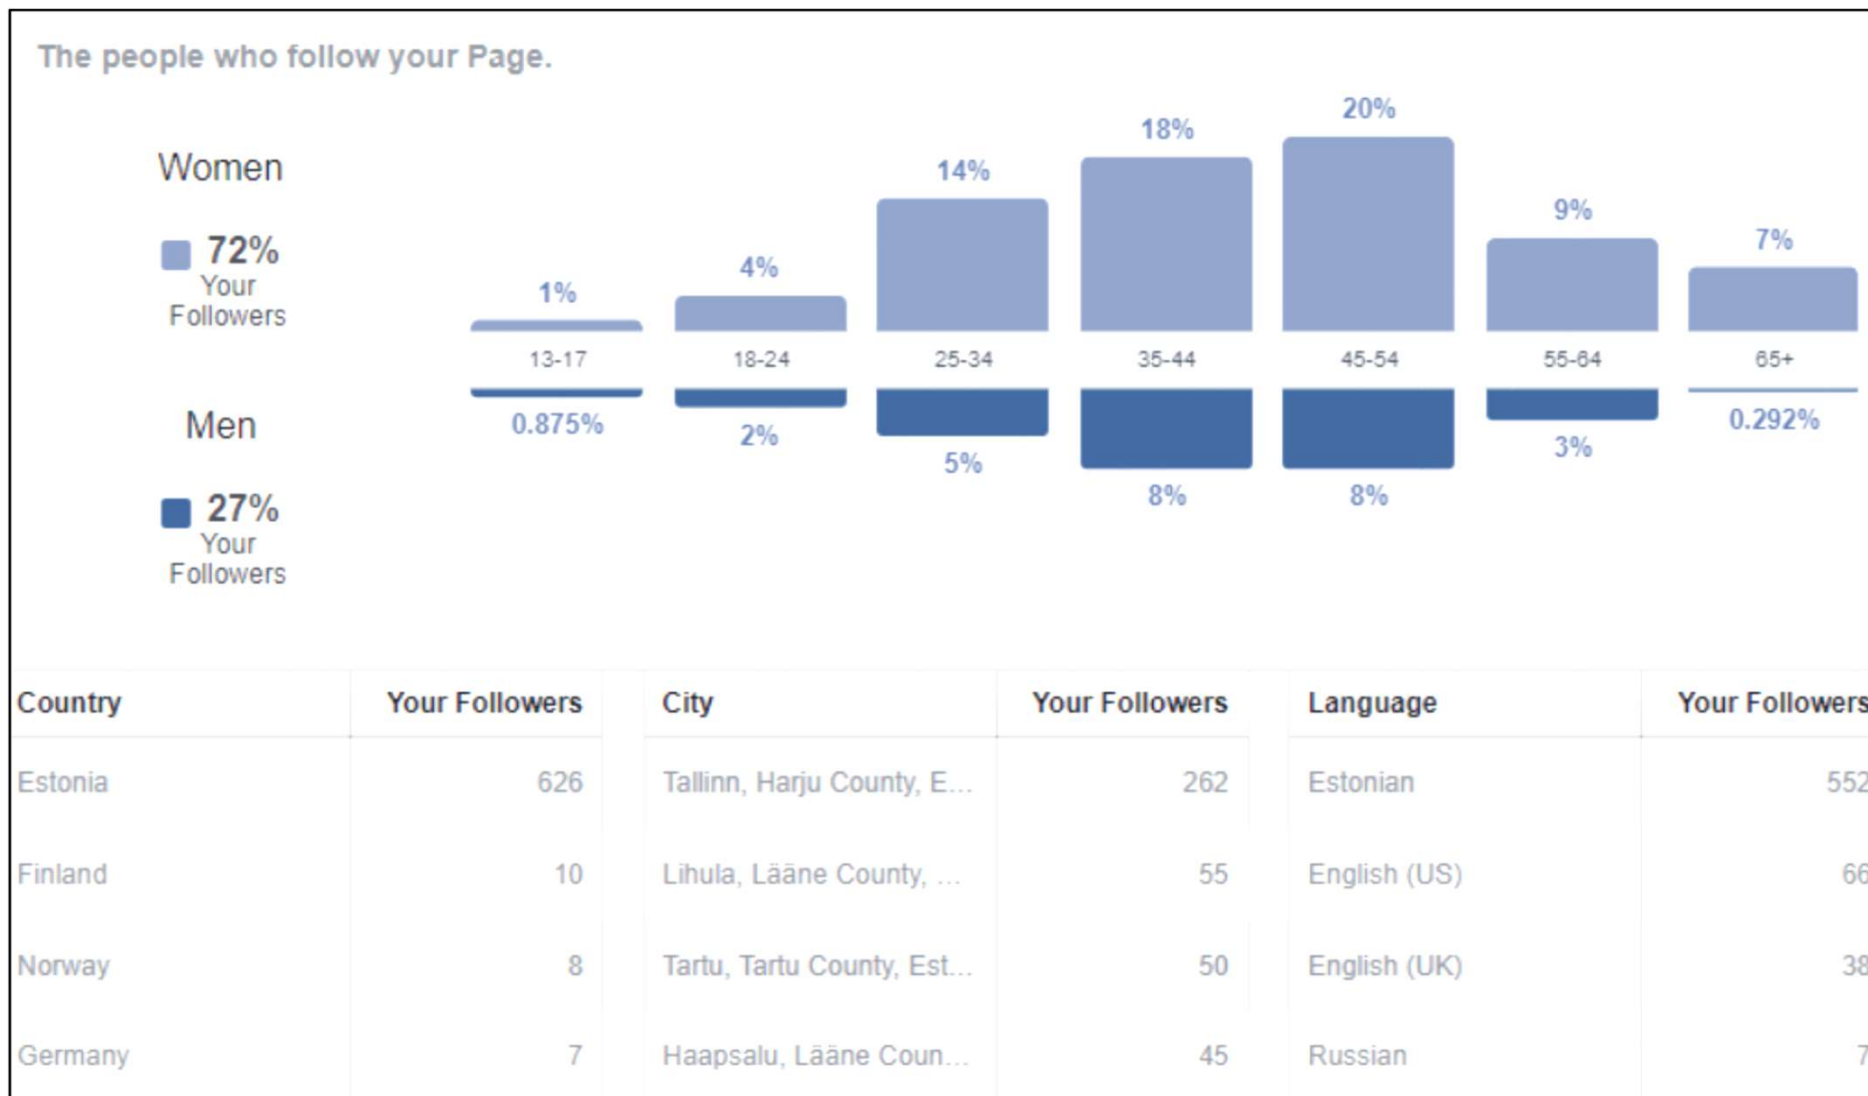

Matsalu Facebook EST liikmete portfolio