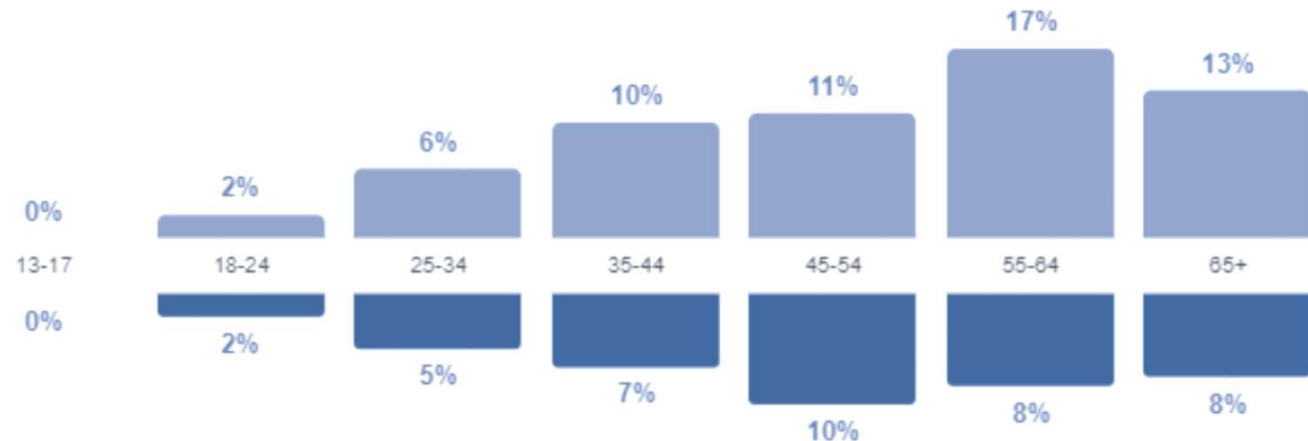

Matsalu Facebook ENG liikmete portfolio

Women

60%
Your Followers

Men

40%
Your Followers

Country	Your Followers	City	Your Followers	Language	Your Followers
Estonia	66	Tallinn, Harju County, E...	27	French (France)	56
Belgium	54	Helsinki, Uusimaa, Finl...	19	Estonian	49
Finland	32	Pärnu, Pärnu County, ...	9	Finnish	26
France	23	Tartu, Tartu County, Est...	6	English (US)	24
United Kingdom	15	London, England, Unit...	5	English (UK)	21
Germany	5	Brussels, Belgium	5	Dutch	14